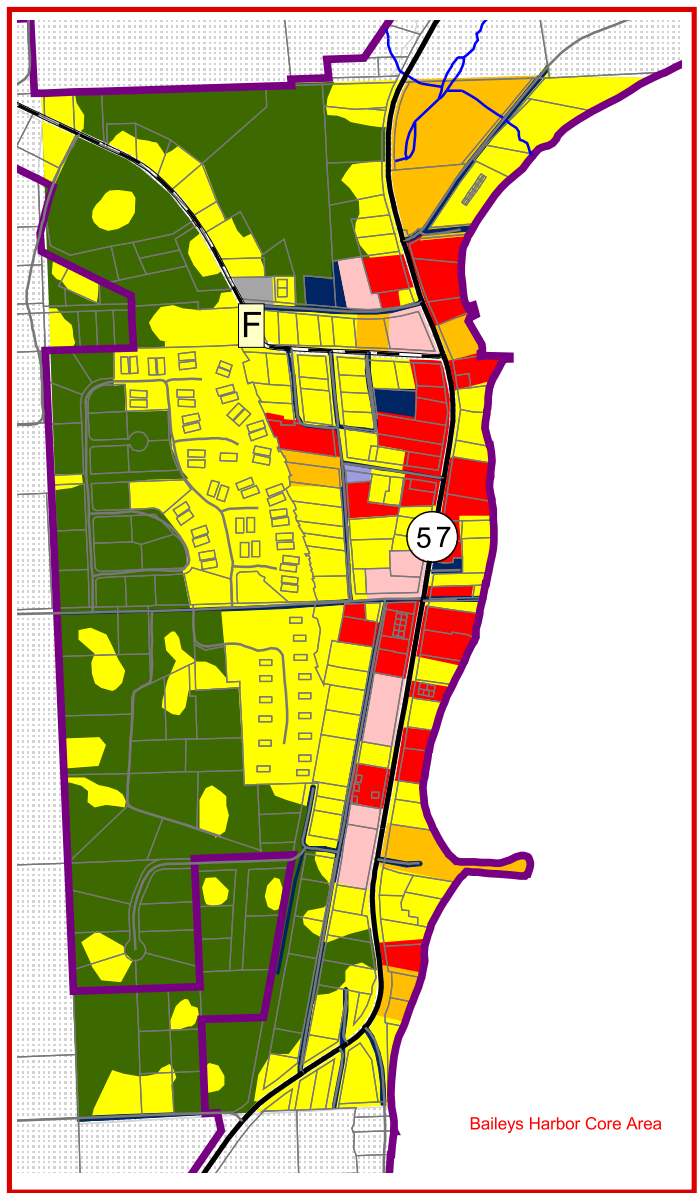

DOOR COUNTY

Door County Planning Dept.
421 Nebraska Street
Sturgeon Bay, WI 54235
(920) 746-2323
map.co.door.wi.us/planning

Door County Comprehensive and Farmland Preservation Plan 2035

Town of Baileys Harbor

2014 Land Use

Adopted by the Door County Board of Supervisors, December 16, 2014
Effective upon distribution per Wisconsin State Statutes, January 1, 2015

0 5000 10000 Feet

Land Use Categories	
	Residential
	Commercial
	Industrial
	Transportation
	Communications/Utilities
	Governmental/Institutional
	Parks and Recreation
	Open Space/Fallow Fields
	Agricultural
	Woodlands, Wetlands, Natural Areas
	Public Sewer Service Areas
Road Class	
	State Highway
	County Highway
	Local Road
	Water Bodies
	Streams

Baileys Harbor Core Area