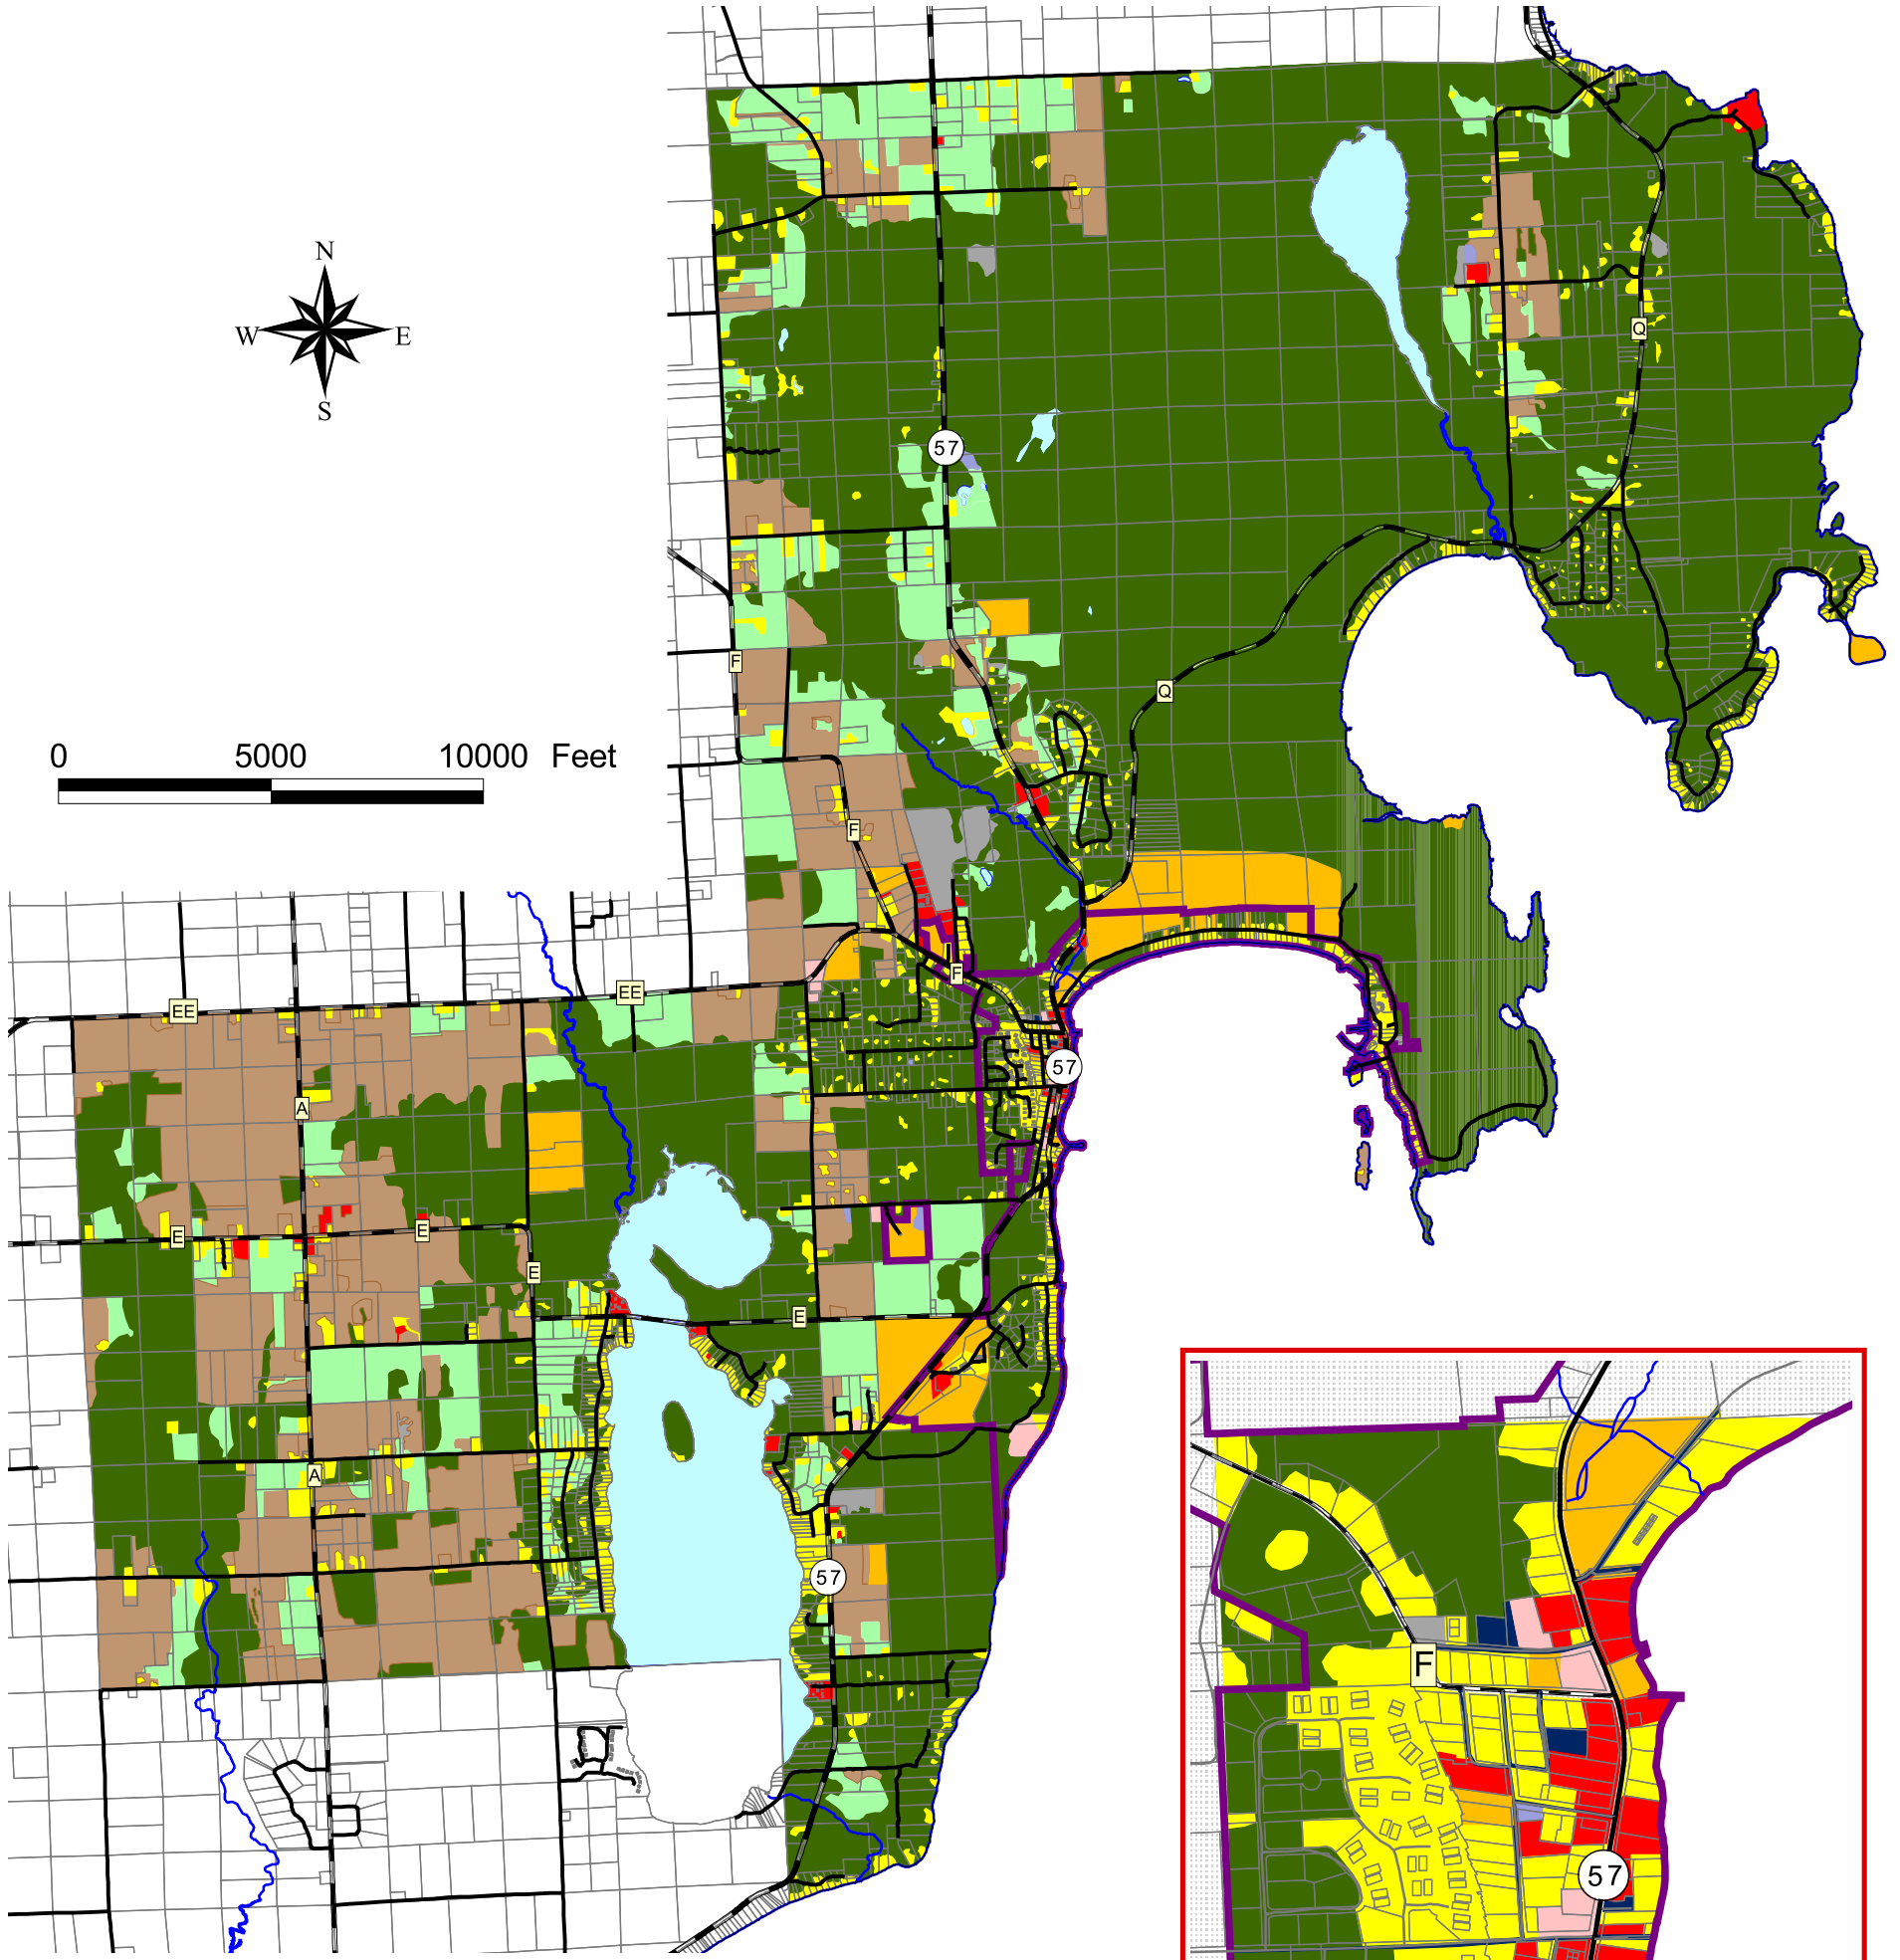

DOOR COUNTY

Door County Planning Dept.
421 Nebraska Street
Sturgeon Bay, WI 54235
(920) 746-2323
map.co.door.wi.us/planning

Door County Comprehensive and Farmland Preservation Plan 2035

Town of Baileys Harbor

2014 Land Use

Adopted by the Door County Board of Supervisors, December 16, 2014
Effective upon distribution per Wisconsin State Statutes, January 1, 2015

0 5000 10000 Feet

Land Use Categories	
	Residential
	Commercial
	Industrial
	Transportation
	Communications/Utilities
	Governmental/Institutional
	Parks and Recreation
	Open Space/Fallow Fields
	Agricultural
	Woodlands, Wetlands, Natural Areas
	Public Sewer Service Areas
Road Class	
	State Highway
	County Highway
	Local Road
	Water Bodies
	Streams

Baileys Harbor Core Area