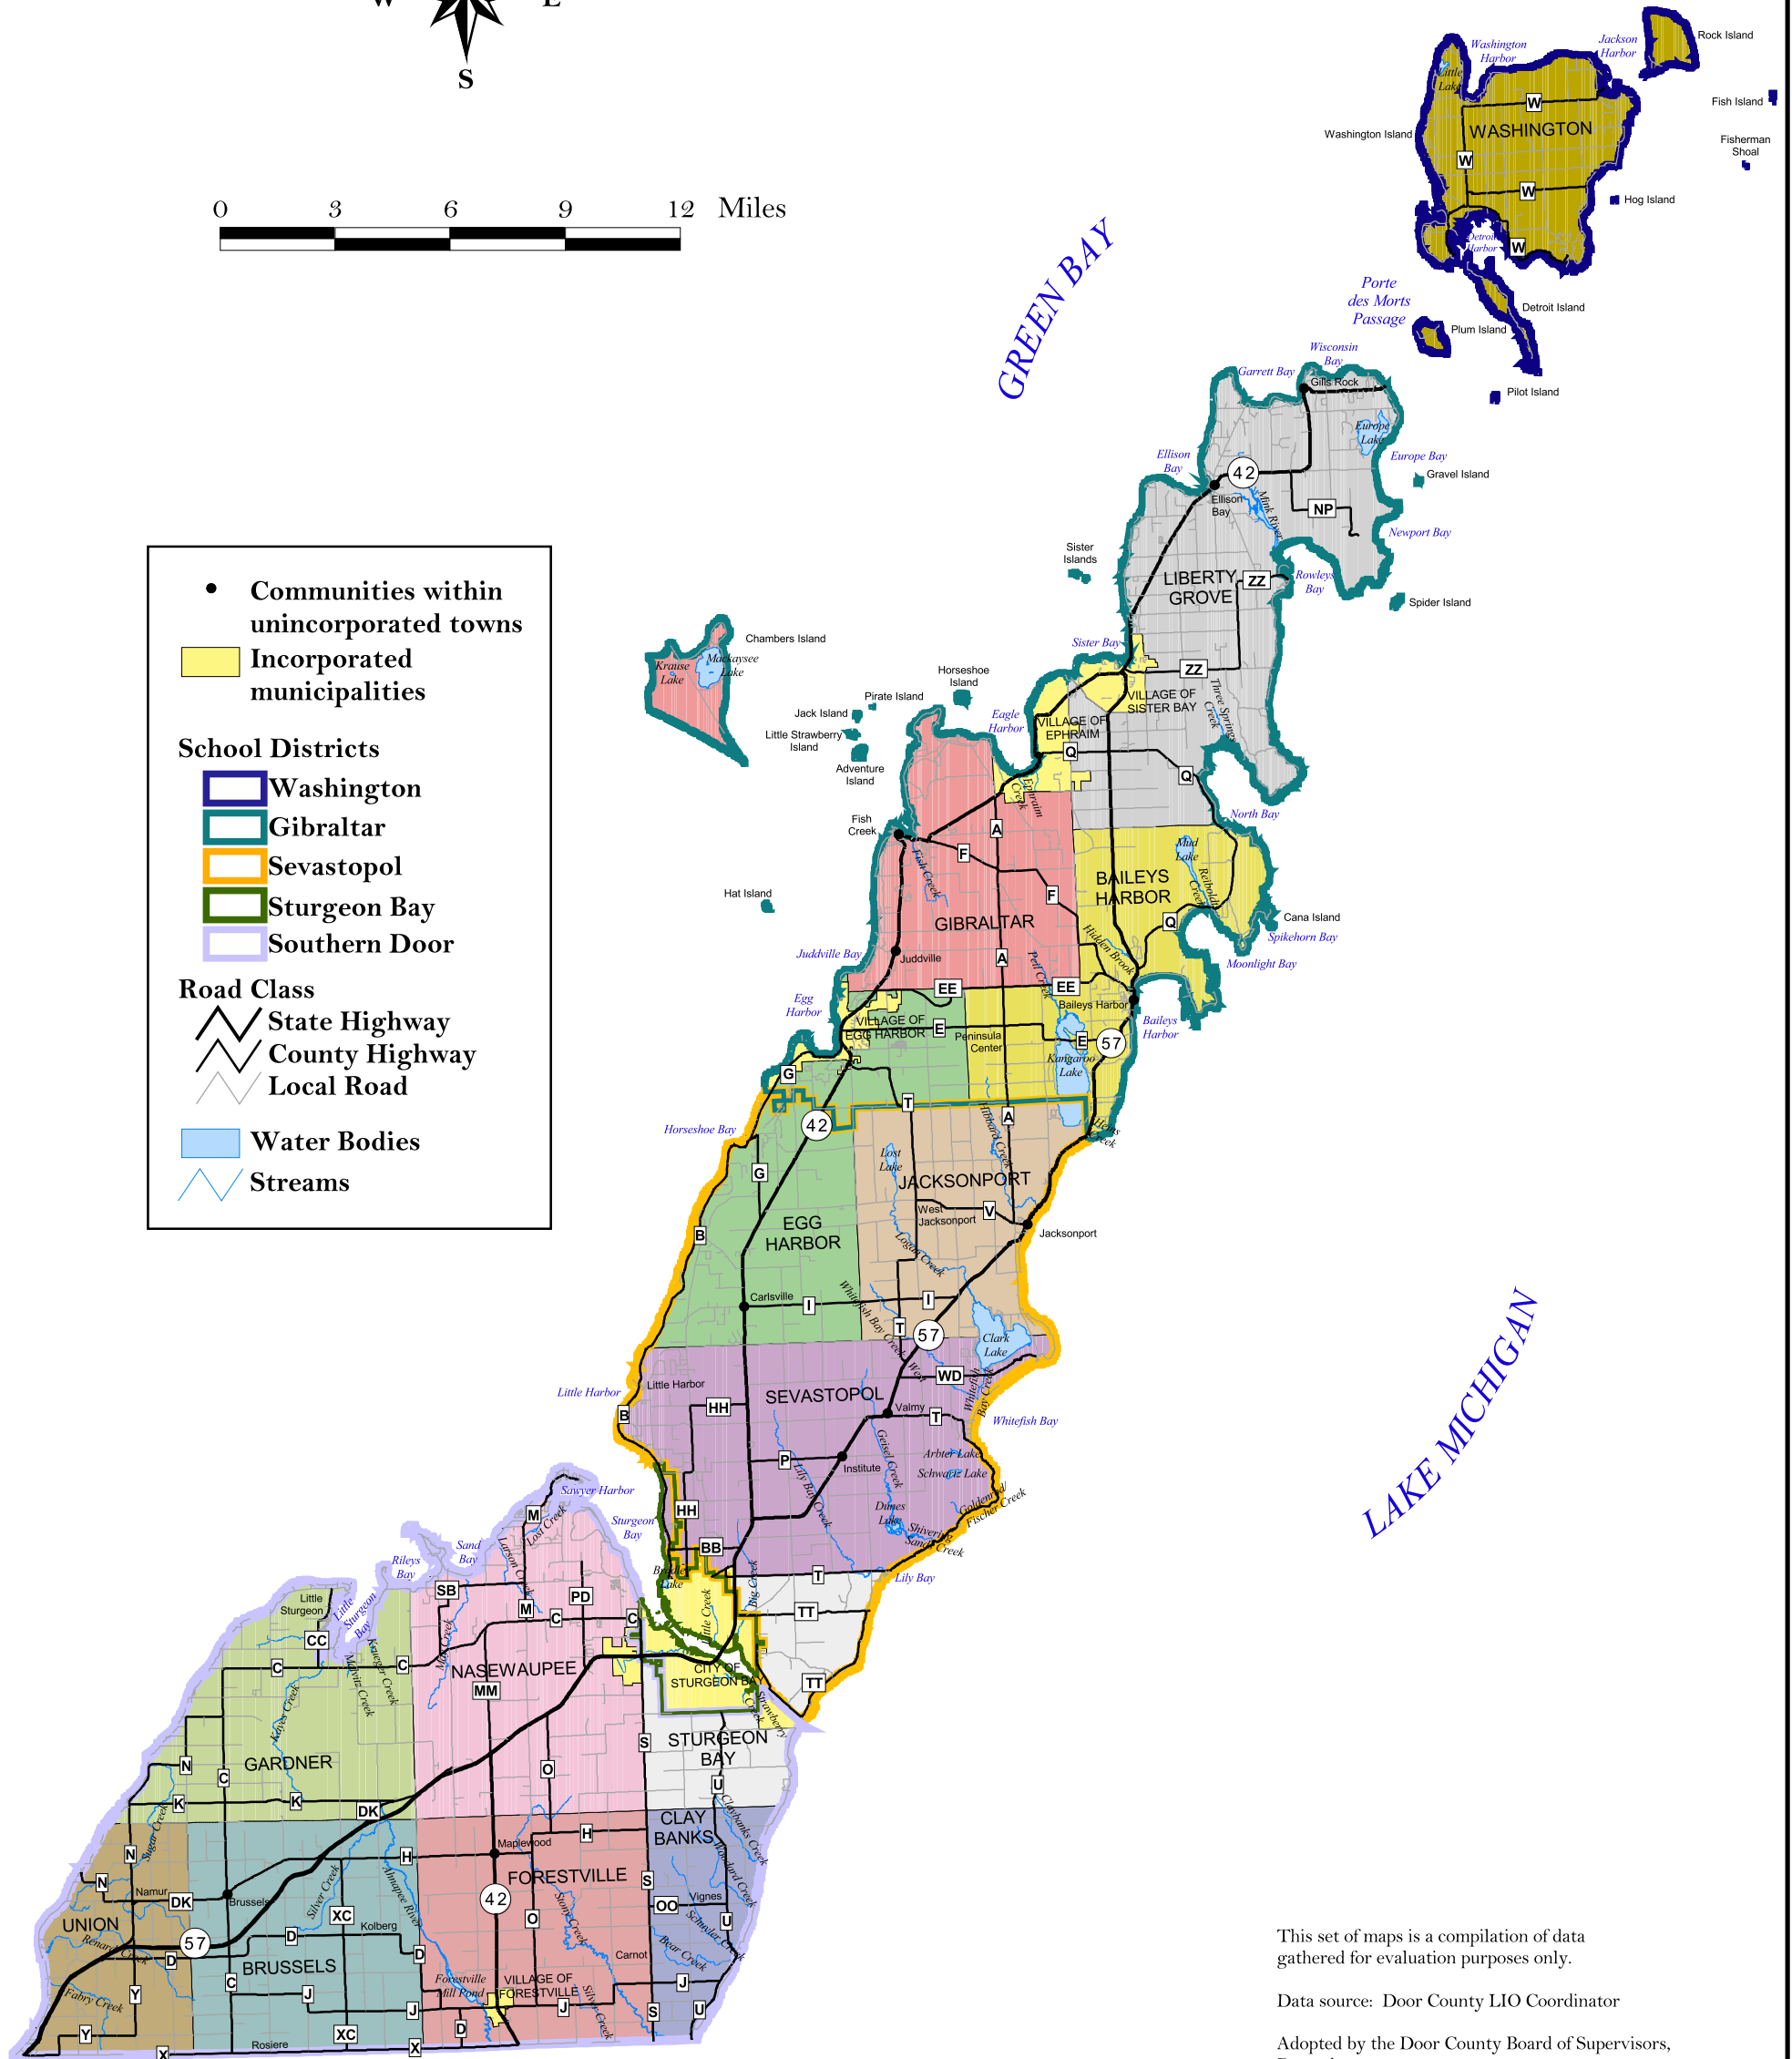

Door County Planning Dept.
421 Nebraska Street
Sturgeon Bay, WI 54235
(920) 746-2323
map.co.door.wi.us/planning

Door County Comprehensive and Farmland Preservation Plan 2035

Map 1.1: Door County Geography and School Districts

0 3 6 9 12 Miles

- Communities within unincorporated towns
- Incorporated municipalities

School Districts

- Washington
- Gibraltar
- Sevastopol
- Sturgeon Bay
- Southern Door

Road Class

- State Highway
- County Highway
- Local Road

Water Bodies

Streams

This set of maps is a compilation of data gathered for evaluation purposes only.

Data source: Door County LIO Coordinator

Adopted by the Door County Board of Supervisors,
December 16, 2014
Effective upon distribution per Wisconsin State Statutes,
January 1, 2015